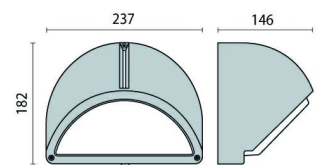

Description

Wall and pole mounted luminaire for 45° directed light for indoor and outdoor, comprising:

- Technopolymer housing
- Pressed glass diffuser with internal pattern, white painted internally
- Stainless steel locking screws
- The securing space allows installation on the recessed boxes
- Only for resistance load: max 150 W, min 40 W
- Recommended installation height: 2.1 m
- POLO/I and POLO 2/I versions including on/off switch

Photometric data

Technical drawings

OPTIONAL ACCESSORIES

POLO

000500
Double Post