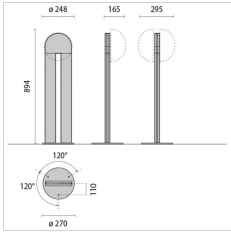

Description

Wall and pole mounted luminaire for 45° directed light for indoor and outdoor, comprising:

- Technopolymer housing
- Pressed glass diffuser with internal pattern, white painted internally
- Stainless steel locking screws
- The securing space allows installation on the recessed boxes
- Only for resistance load: max 150 W, min 40 W
- Recommended installation height: 2.1 m
- POLO/I and POLO 2/I versions including on/off switch

Photometric data

Technical drawings

OPTIONAL ACCESSORIES

POLO

000500
Double Post