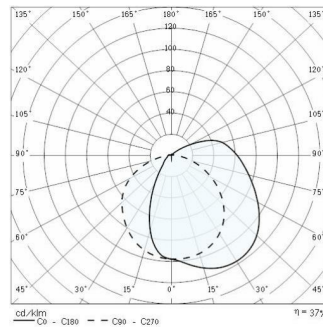

POLO 2/I

Part number	007714
Lampholder:	E27
Light Source:	INCANDESCENT LAMPS (A60)
Wattage:	1x75 W
Finish:	BK-81 / Black / Textured
Insulation class:	I
Degree of protection:	IP40
IK-J-xxIP:	IK06 1J xx3
Optic:	SYMMETRIC EXTRA WIDE REFLECTOR
Ta MIN luminaire:	-30°
Ta MAX luminaire:	45°

Description

Wall and pole mounted luminaire for 45° directed light for indoor and outdoor, comprising:

- Technopolymer housing
- Pressed glass diffuser with internal pattern, white painted internally
- Stainless steel locking screws
- The securing space allows installation on the recessed boxes
- Only for resistance load: max 150 W, min 40 W
- Recommended installation height: 2.1 m
- POLO/I and POLO 2/I versions including on/off switch

Photometric data

Technical drawings

OPTIONAL ACCESSORIES

POLO

000500
Double Post